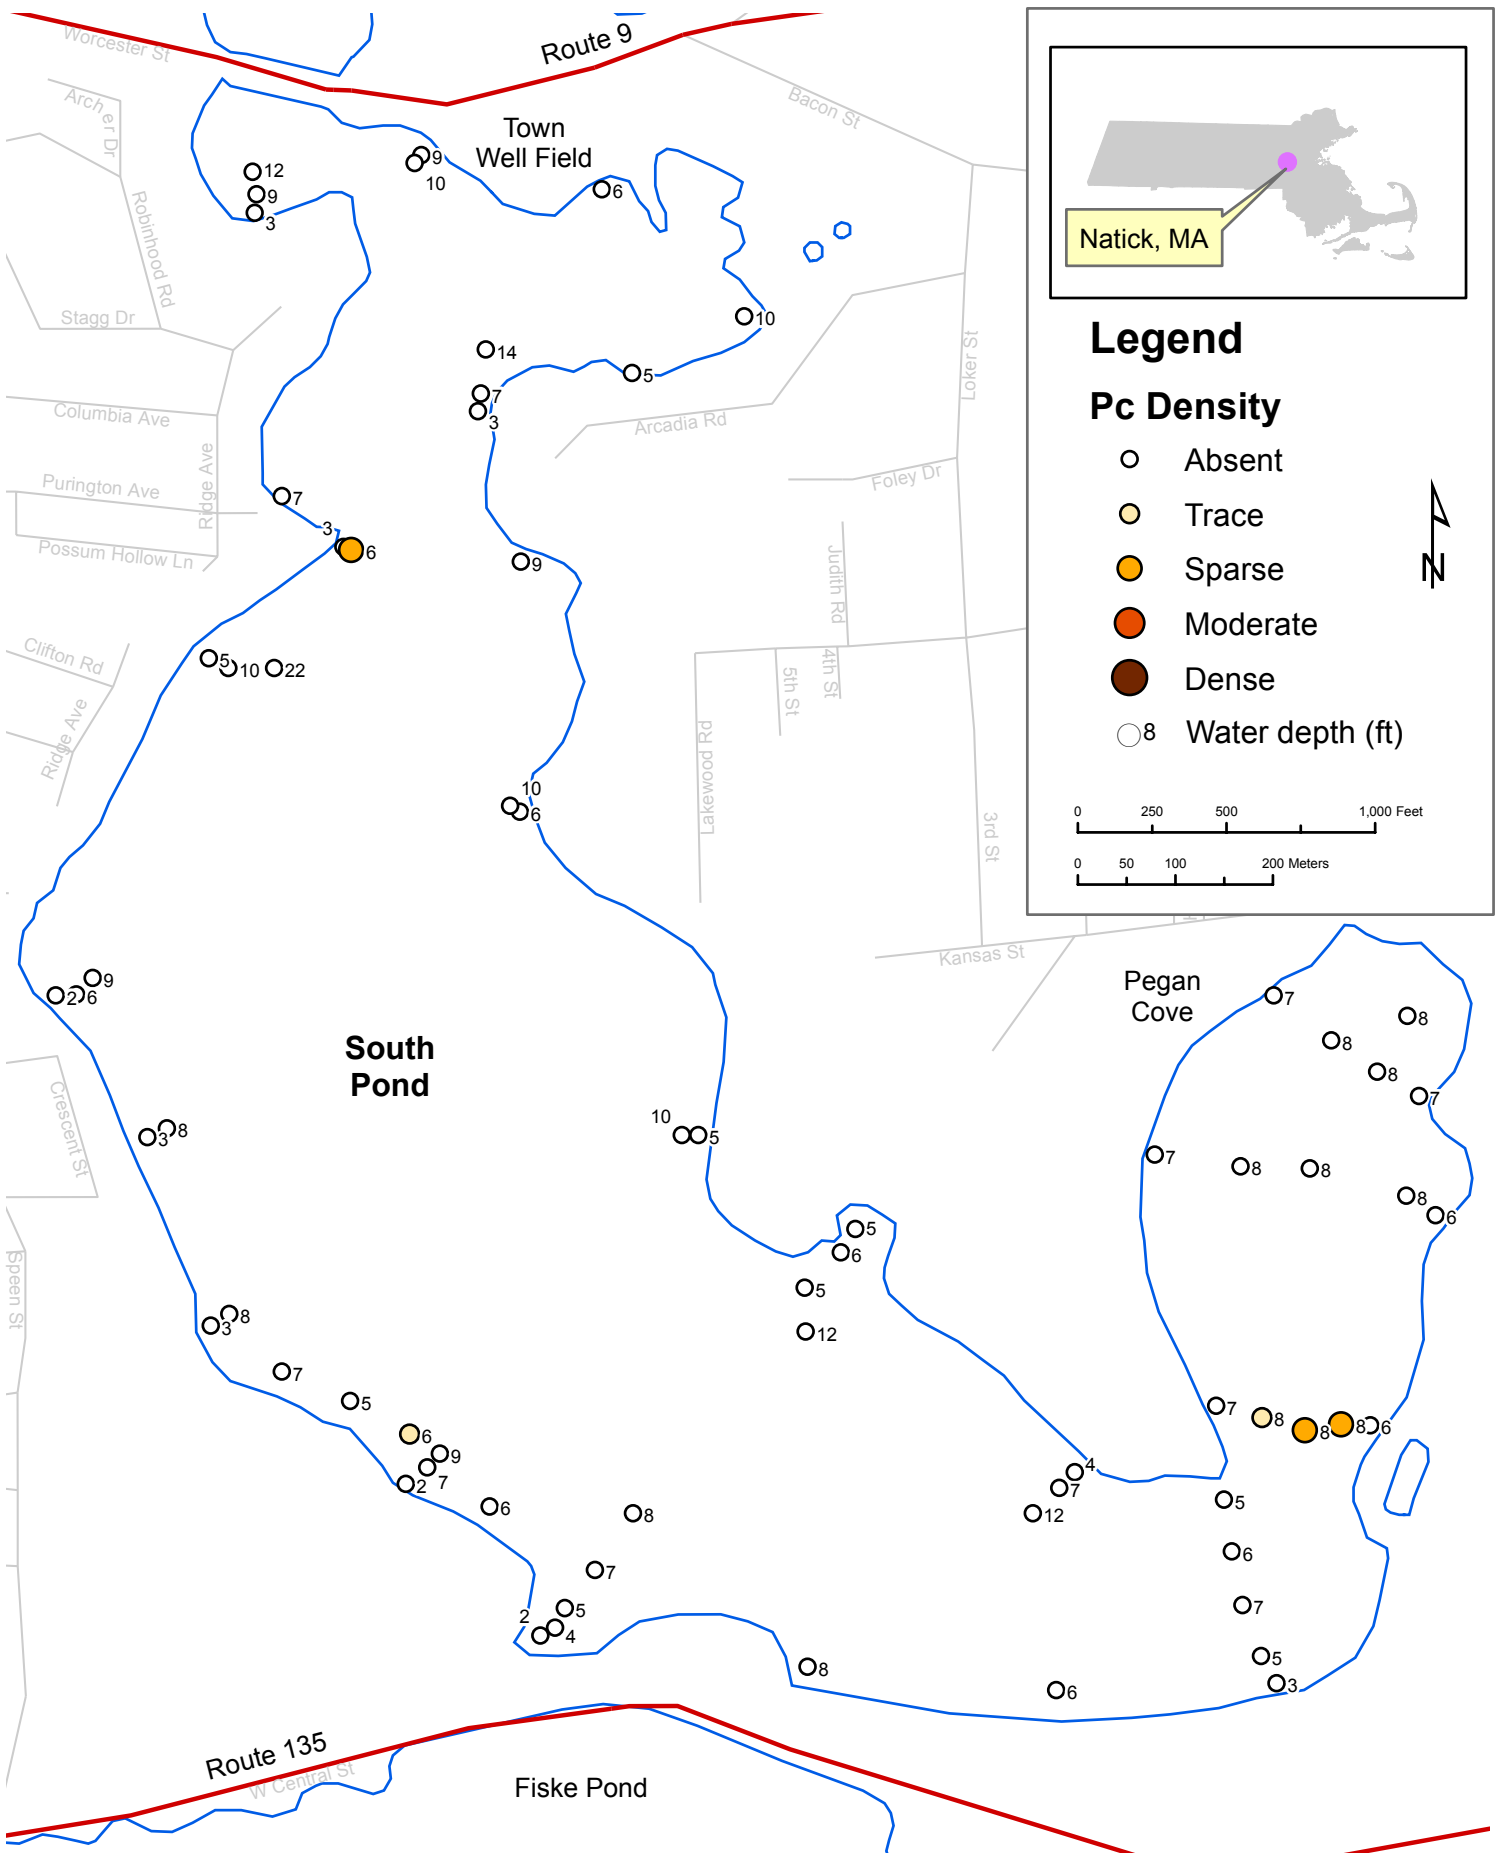

Figure XX
Lake Cochituate Middle Basin
***Potamogeton crispus* Density, June 2006**

Figure XX
Lake Cochituate South Basin - *Potamogeton crispus*, June 2006